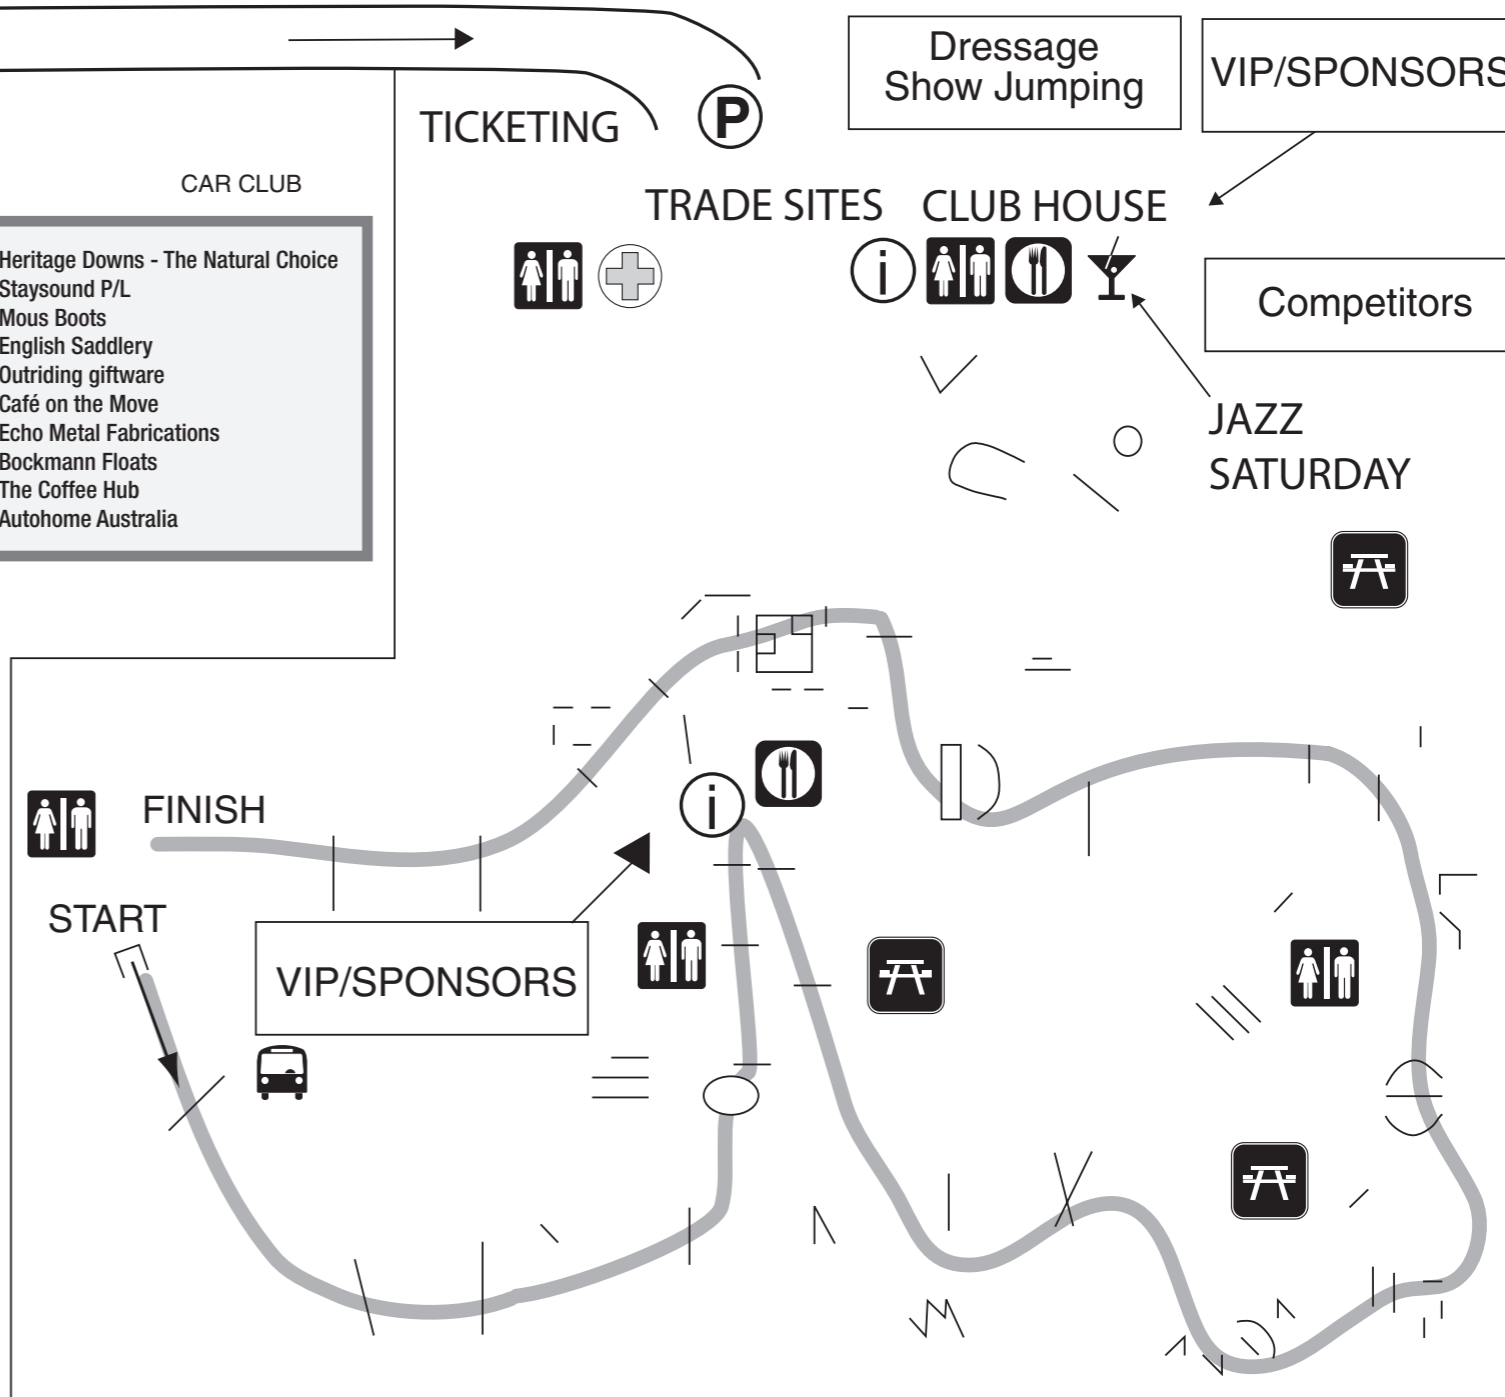

Course Map

Key to the Course

	Information
	Toilets
	First Aid
	Food & Beverages
	Bar
	People Mover Starts
	Parking
	Picnic Area

GETTING AROUND

A people mover will take people around the Cross Country Course offering a free tour with explanations. You can pick it up anywhere, anytime, around the course
 Feel free to walk around the course but do watch out for horses! As there are six courses in all, you may inadvertently be walking on a course – please ask a steward near a jump if you're unsure.

JAZZ SATURDAY

CROSS COUNTRY JUMPS

- | | | | | |
|--|---|--|--|---|
| Warwick Shire Rose and Rodeo Garden | Equestrian Federation of Australia Vicerage V | Roulstons Builders Apex | Phototonic Therapy Village | Chainsaw Bushcraft Crocodile |
| Clark Tanks Water Troughs | Knightsbridge Auctions Kangaroos | Norbrook Bank and Bounce | Fodder Solutions Feed Tray | Peter McDonnell Earthmoving Ditch and Rails |
| Gardens Galore Picket Fence | PowerClean Cornish Bank | Bush Hill Stud Open Ditch and Brush | Warwick Ag Requirements Tractors | The SCOTS PGC COLLEGE Log Pile |
| International Animal Health Products ABC Sunken Road | Solver Paints and Olsens Home Hardware Apex | David Gengos and Co. Accountants Bank | Warwick Freighters & Ag Services Road Closed | International Horse Breeders Pty Ltd Quad Bar |
| Olsens Home Hardware Koppers Logs | Majorbyte Computers Oxers | Warwick Scrap Metal and Recycling Irish Bank | Eventing Queensland Roll Tops | Brumby's Breads Stone Wall |
| TRE Developments Water Jump | Marks Southern Cross | Clark Tanks | Equilibrium Water | Riverina Horse Trials Jump |