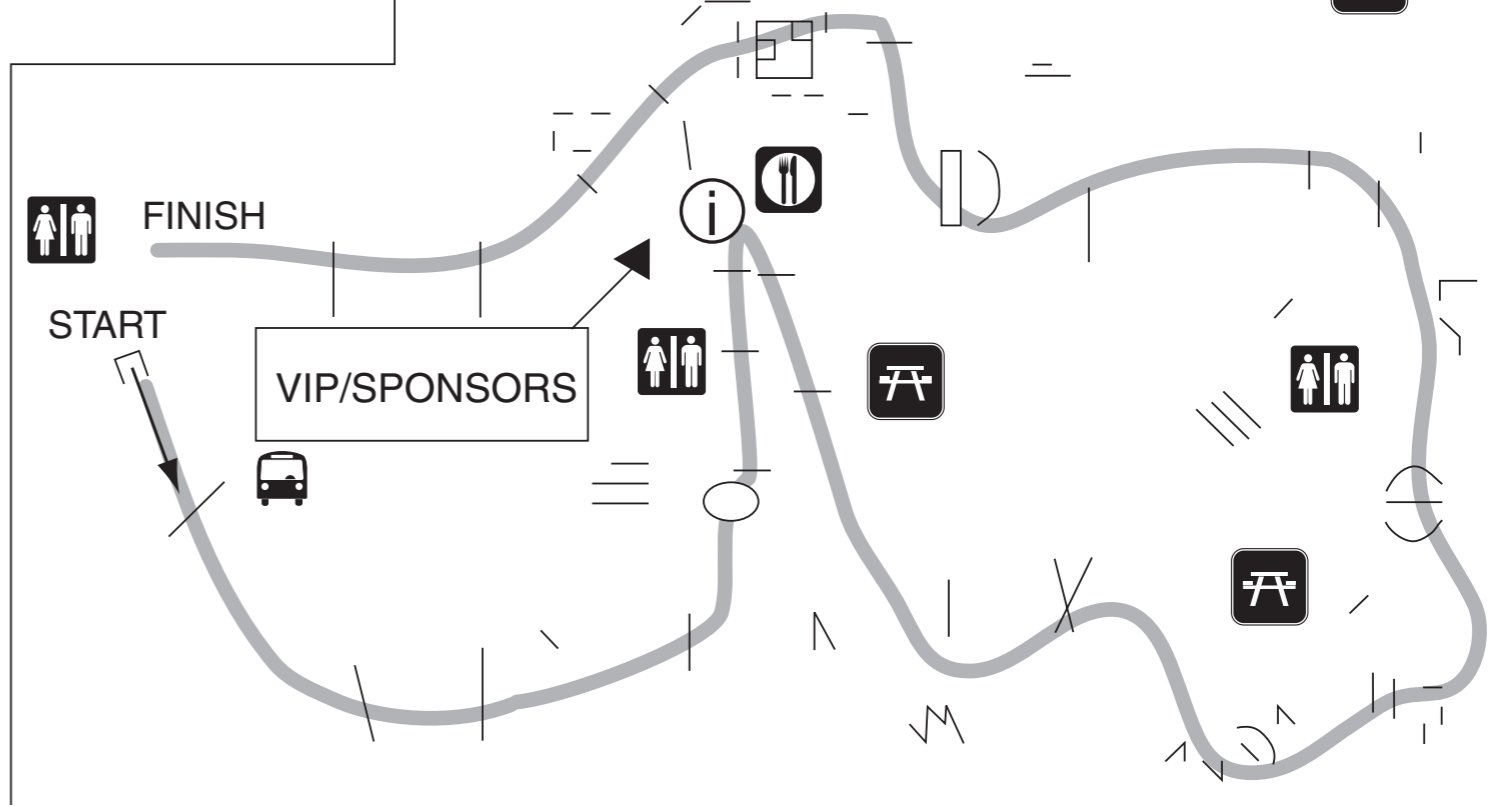

Course Map

Key to the Course

	Information
	Toilets
	First Aid
	Food & Beverages
	Bar
	People Mover Starts
	Parking
	Picnic Area

GETTING AROUND

A people mover will take people around the Cross Country Course offering a free tour with explanations. You can pick it up anywhere, anytime, around the course
 Feel free to walk around the course but do watch out for horses! As there are six courses in all, you may inadvertently be walking on a course – please ask a steward near a jump if you're unsure.

CAR CLUB

DRAG STRIP

POLOCROSSE

TICKETING

Dressage Show Jumping

VIP/SPONSORS

TRADE SITES CLUB HOUSE

Competitors

JAZZ SATURDAY

CROSS COUNTRY JUMPS

- | | | | | |
|---|--|--|--|--|
| Warwick Shire Rose and Rodeo Garden
Clark Tanks Water Troughs
Gardens Galore Picket Fence
International Animal Health Products ABC Sunken Road
Olsens Home Hardware Koppers Logs
TRE Developments Water Jump | Equestrian Federation of Australia Vicerage V
Knightsbridge Auctions Kangaroos
PowerClean Cornish Bank
Solver Paints and Olsens Home Hardware Apex
Majorbyte Computers Oxers
Marks Southern Cross | Roulstons Builders Apex
Norbrook Bank and Bounce
Bush Hill Stud Open Ditch and Brush
David Gengos and Co. Accountants Bank
Warwick Scrap Metal and Recycling Irish Bank
Clark Tanks | Phototonic Therapy Village
Fodder Solutions Feed Tray
Warwick Ag Requirements Tractors
Warwick Freighters & Ag Services Road Closed
Eventing Queensland Roll Tops
Equilibrium Water | Chainsaw Bushcraft Crocodile
Peter McDonnell Earthmoving Ditch and Rails
The SCOTS PGC COLLEGE Log Pile
International Horse Breeders Pty Ltd Quad Bar
Brumby's Breads Stone Wall
Riverina Horse Trials Jump |
|---|--|--|--|--|