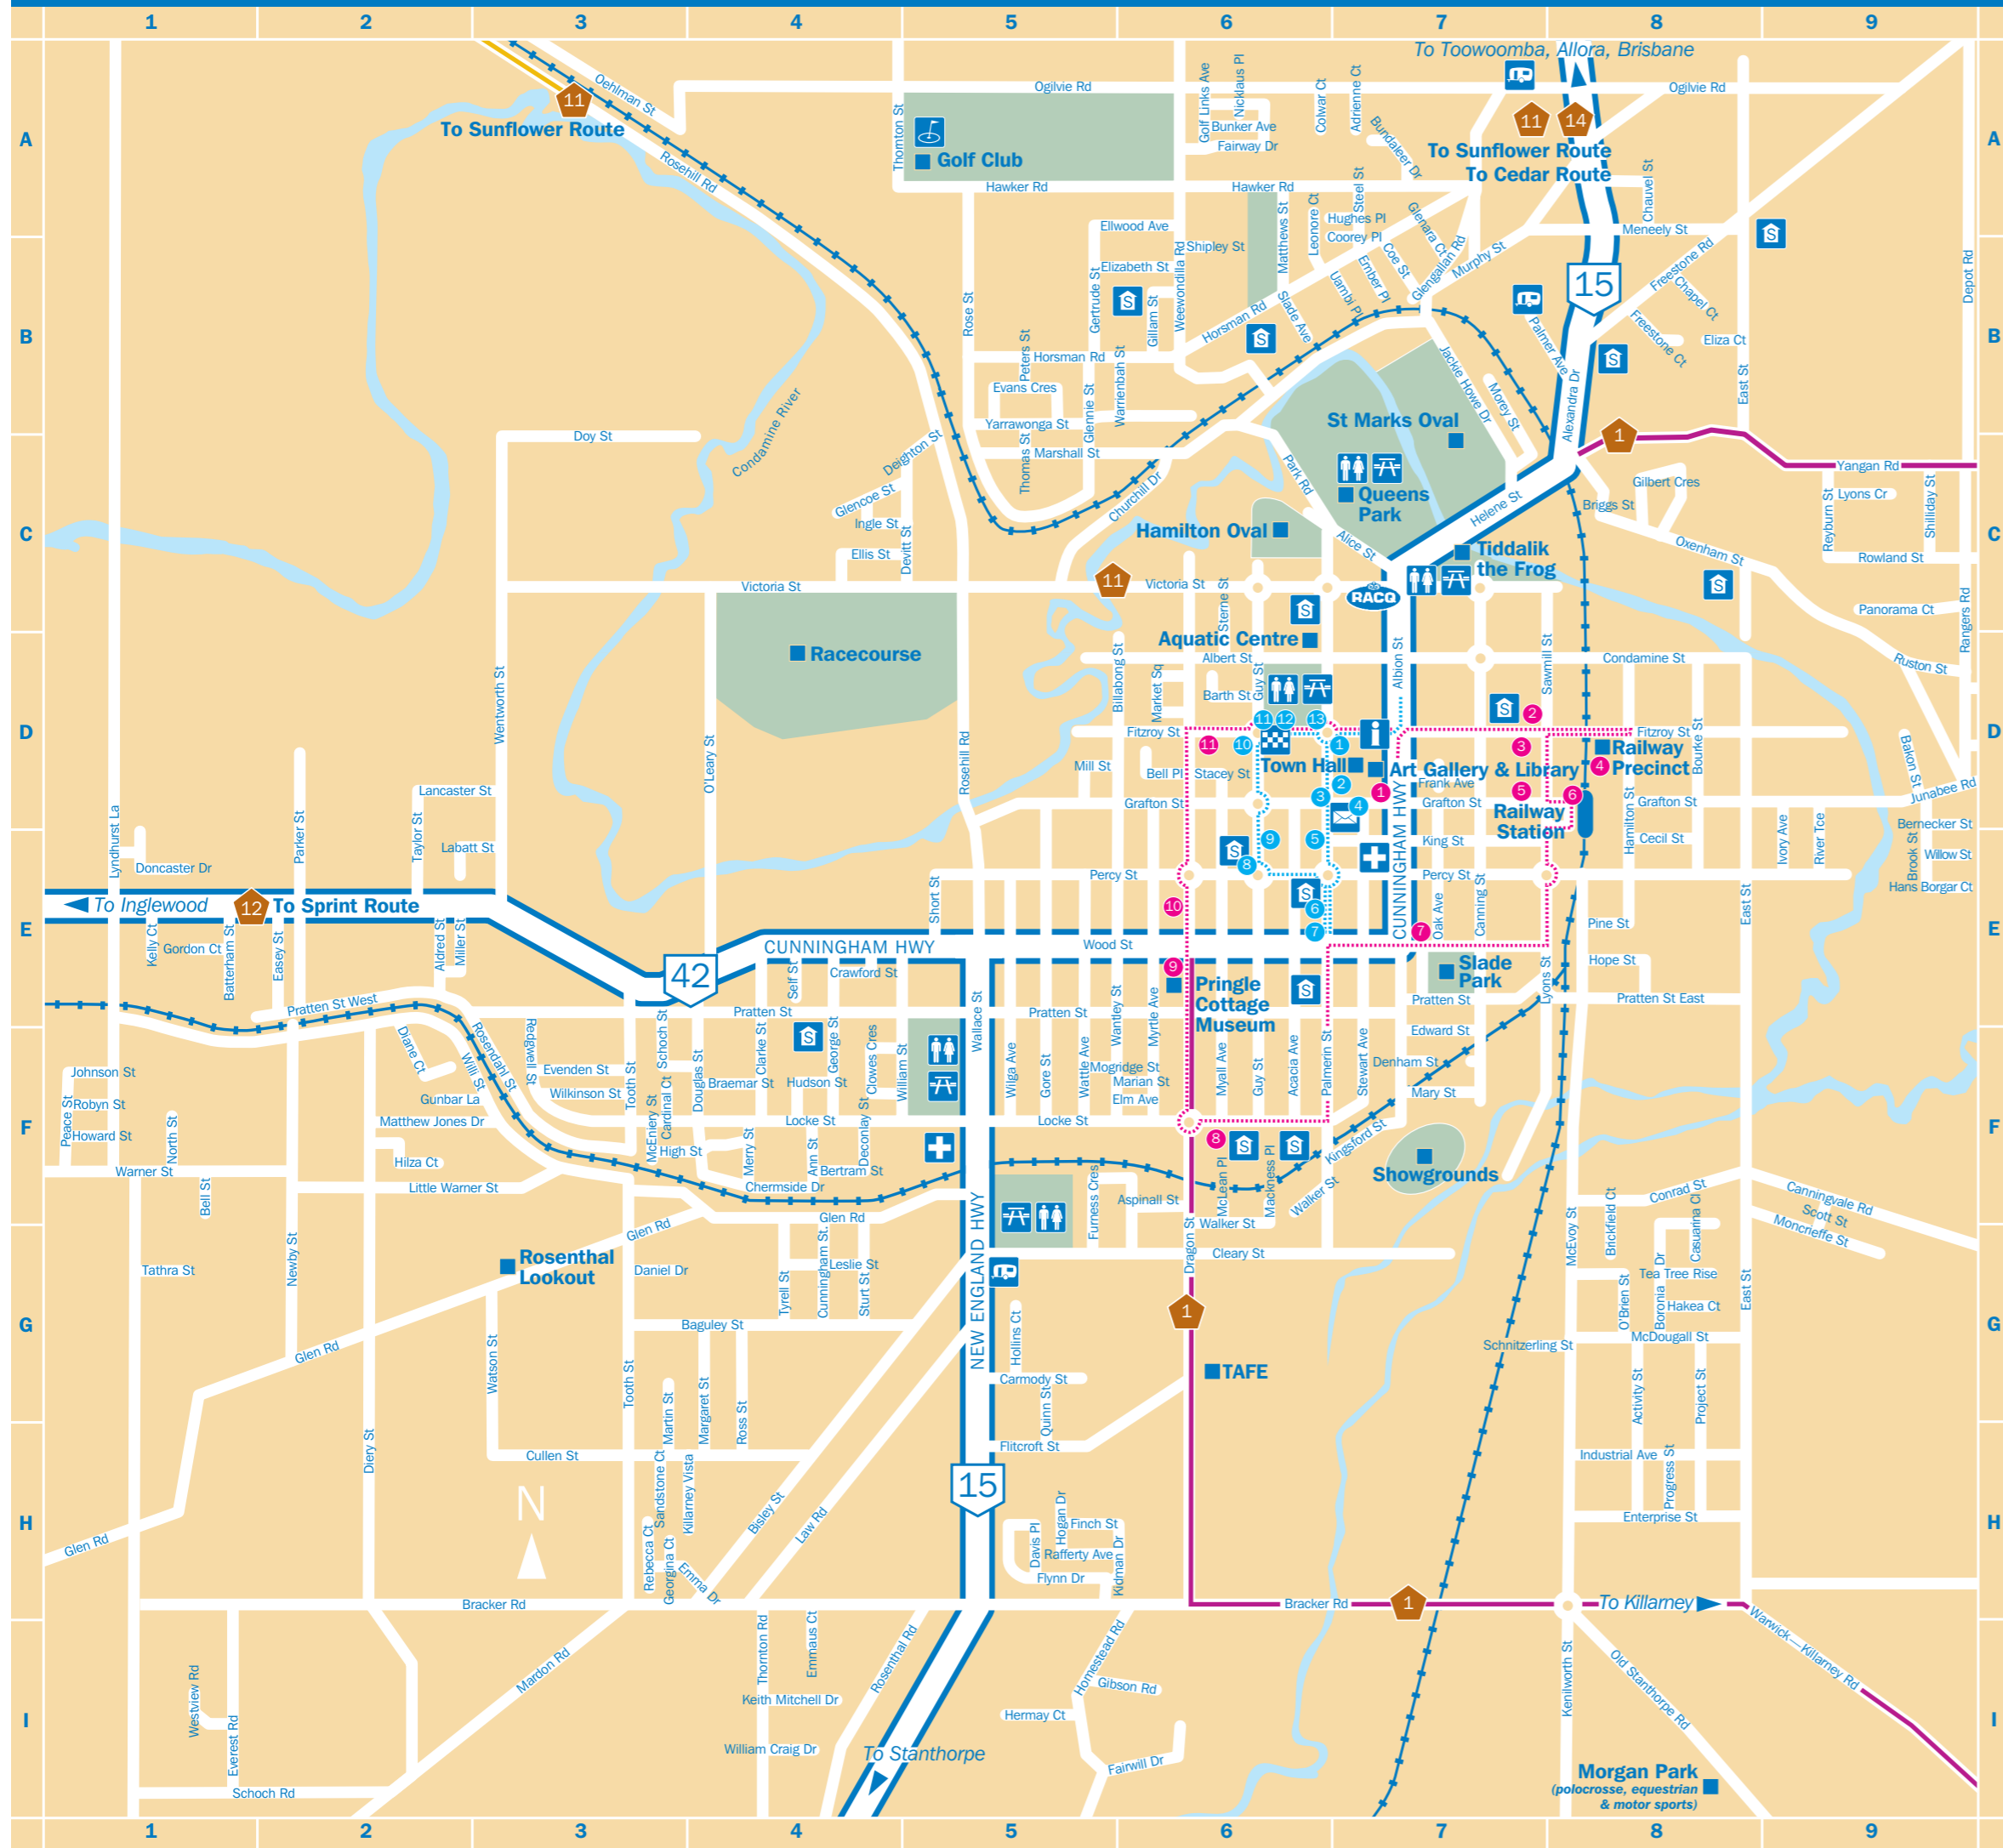

# Warwick city map

## Warwick City Walk Heritage Trail

- 1 Warwick Town Hall & Footballer Memorial
- 2 Criterion Hotel
- 3 Byrnes Monument
- 4 Post Office
- 5 Langham Hotel (Condamine Sports Club)
- 6 Old St Mary's Church
- 7 St Mary's Catholic Church
- 8 Warwick Central School
- 9 The St George Lodge
- 10 St Andrew's Uniting Church
- 11 Court House
- 12 Warwick Police Station
- 13 War Memorial, Gates & Leslie Park